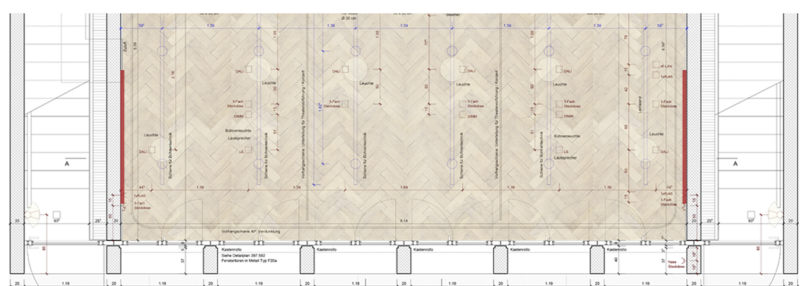

Kunst am Bau
Wohnheim Tilia

TUN
Tanja Boukal

Front facade (house entrance)

1 Photo 269 cm x 84 cm

Interior design (multipurpose room)

1 Foto: width = 269 cm x 84 cm

2 photos each 190 x 190 cm

Inferior facade

8 photos each 119 cm x 131 cm