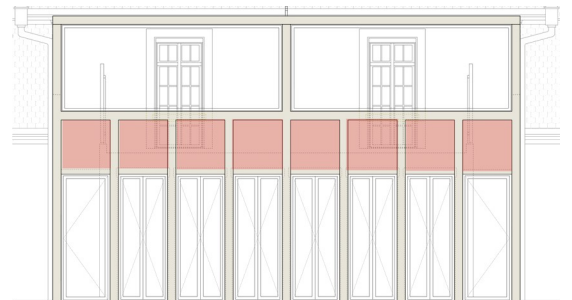

Kunst am Bau
Wohnheim Tilia

TUN
Tanja Boukal

Front facade (house entrance)

1 Photo 269 cm x 84 cm

Interior design (multipurpose room)

1 Foto: width = 269 cm x 84 cm

2 photos each 190 x 190 cm

Inferior facade

8 photos each 119 cm x 131 cm